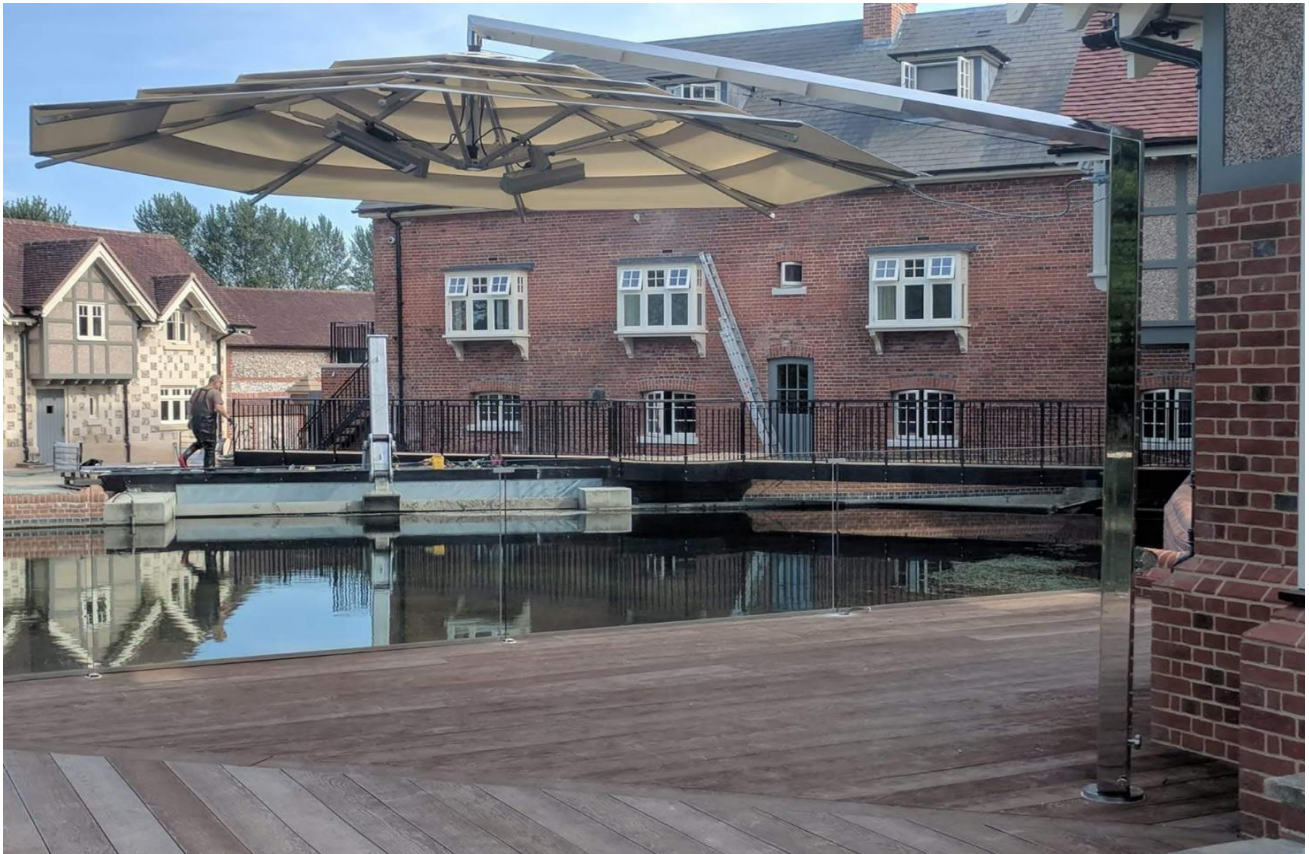

Nautica Marine - Plain 3.0x4.0 with heat and light by ShadeArt UK

Nautica Marine - Louver 3.5 Octagonal with heat and light by ShadeArt UK

*Ex Works UK VAT to be added. All subject to SHADEmakers Terms and Conditions. GB Reg # 5094506 VAT # 839721596.

Polaris Centre Welwyn Garden Herts AL7 1AN UK

✉ sales@shadeart.com ☎+44(0)1707 708 626 📞+44(0)1707 707300 🌐 Int'l Ph:+61(0)4500 46567