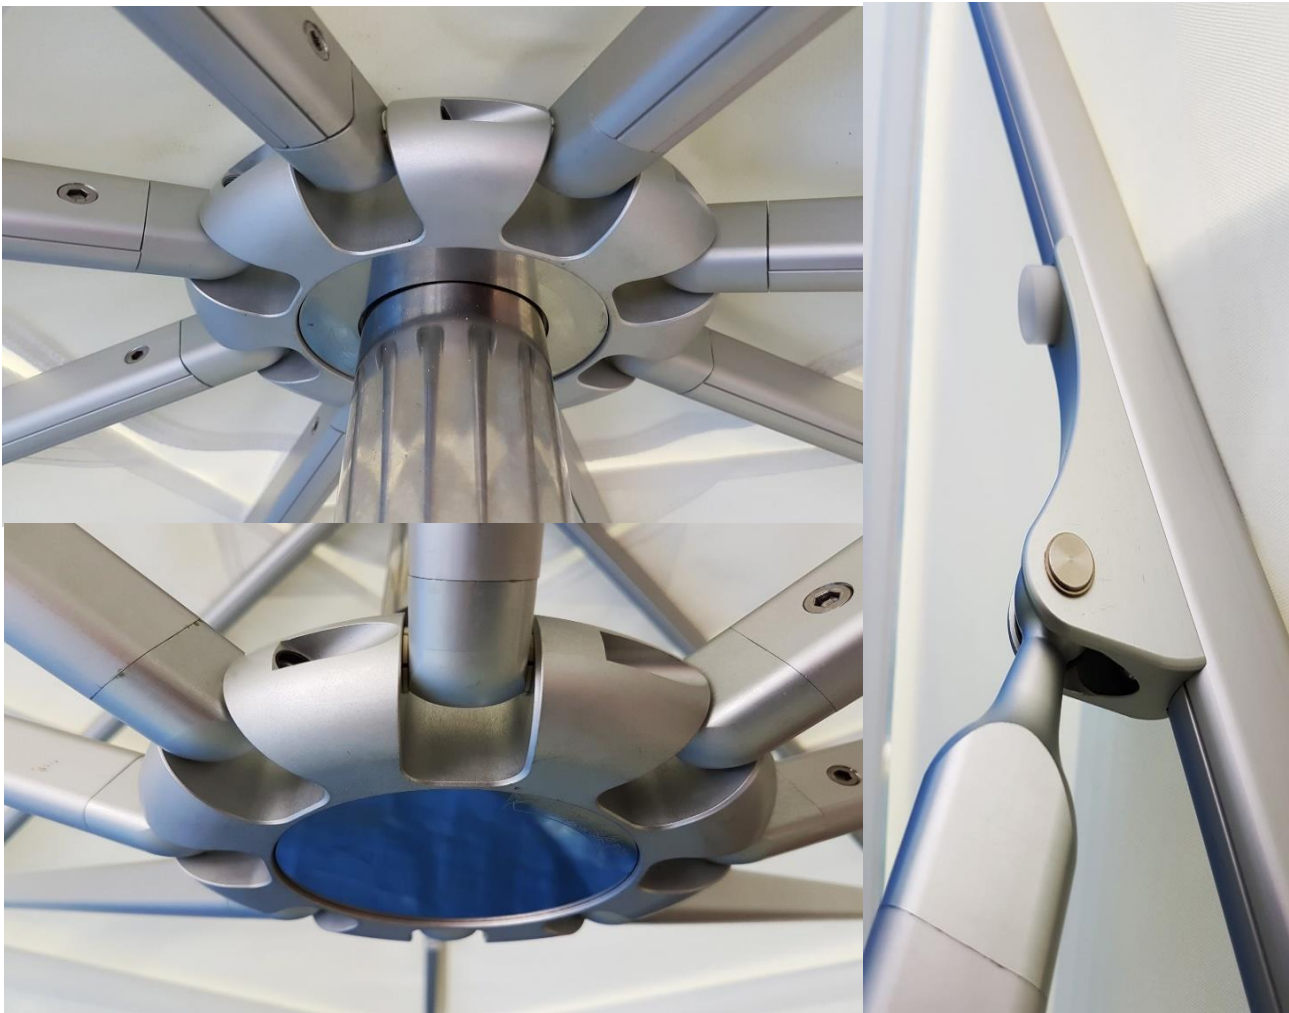

*Ex Works UK VAT to be added. All subject to SHADEmakers Terms and Conditions. GB Reg # 5094506 VAT # 839721596.

Polaris Centre Welwyn Garden Herts AL7 1AN UK

✉ sales@shadeart.com ☎ +44(0)1707 708 626 ☎ +44(0)1707 707300 ☎ Int'l Ph: +61(0)4500 46567