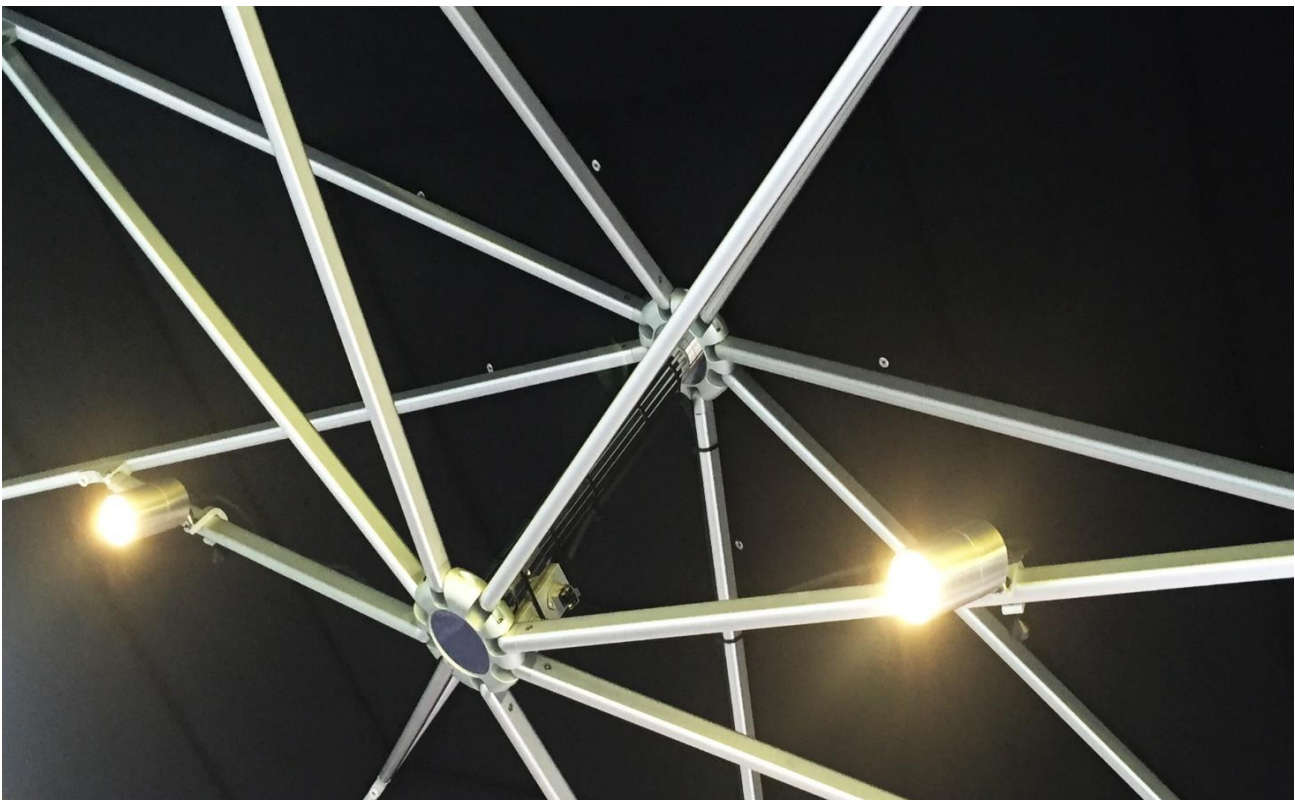

*Ex Works UK VAT to be added. All subject to SHADEmakers Terms and Conditions. GB Reg # 5094506 VAT # 839721596.

Polaris Centre Welwyn Garden Herts AL7 1AN UK

✉ sales@shadeart.com ☎ +44(0)1707 708 626 📞 +44(0)1707 707300 🌐 Int'l Ph: +61(0)4500 46567